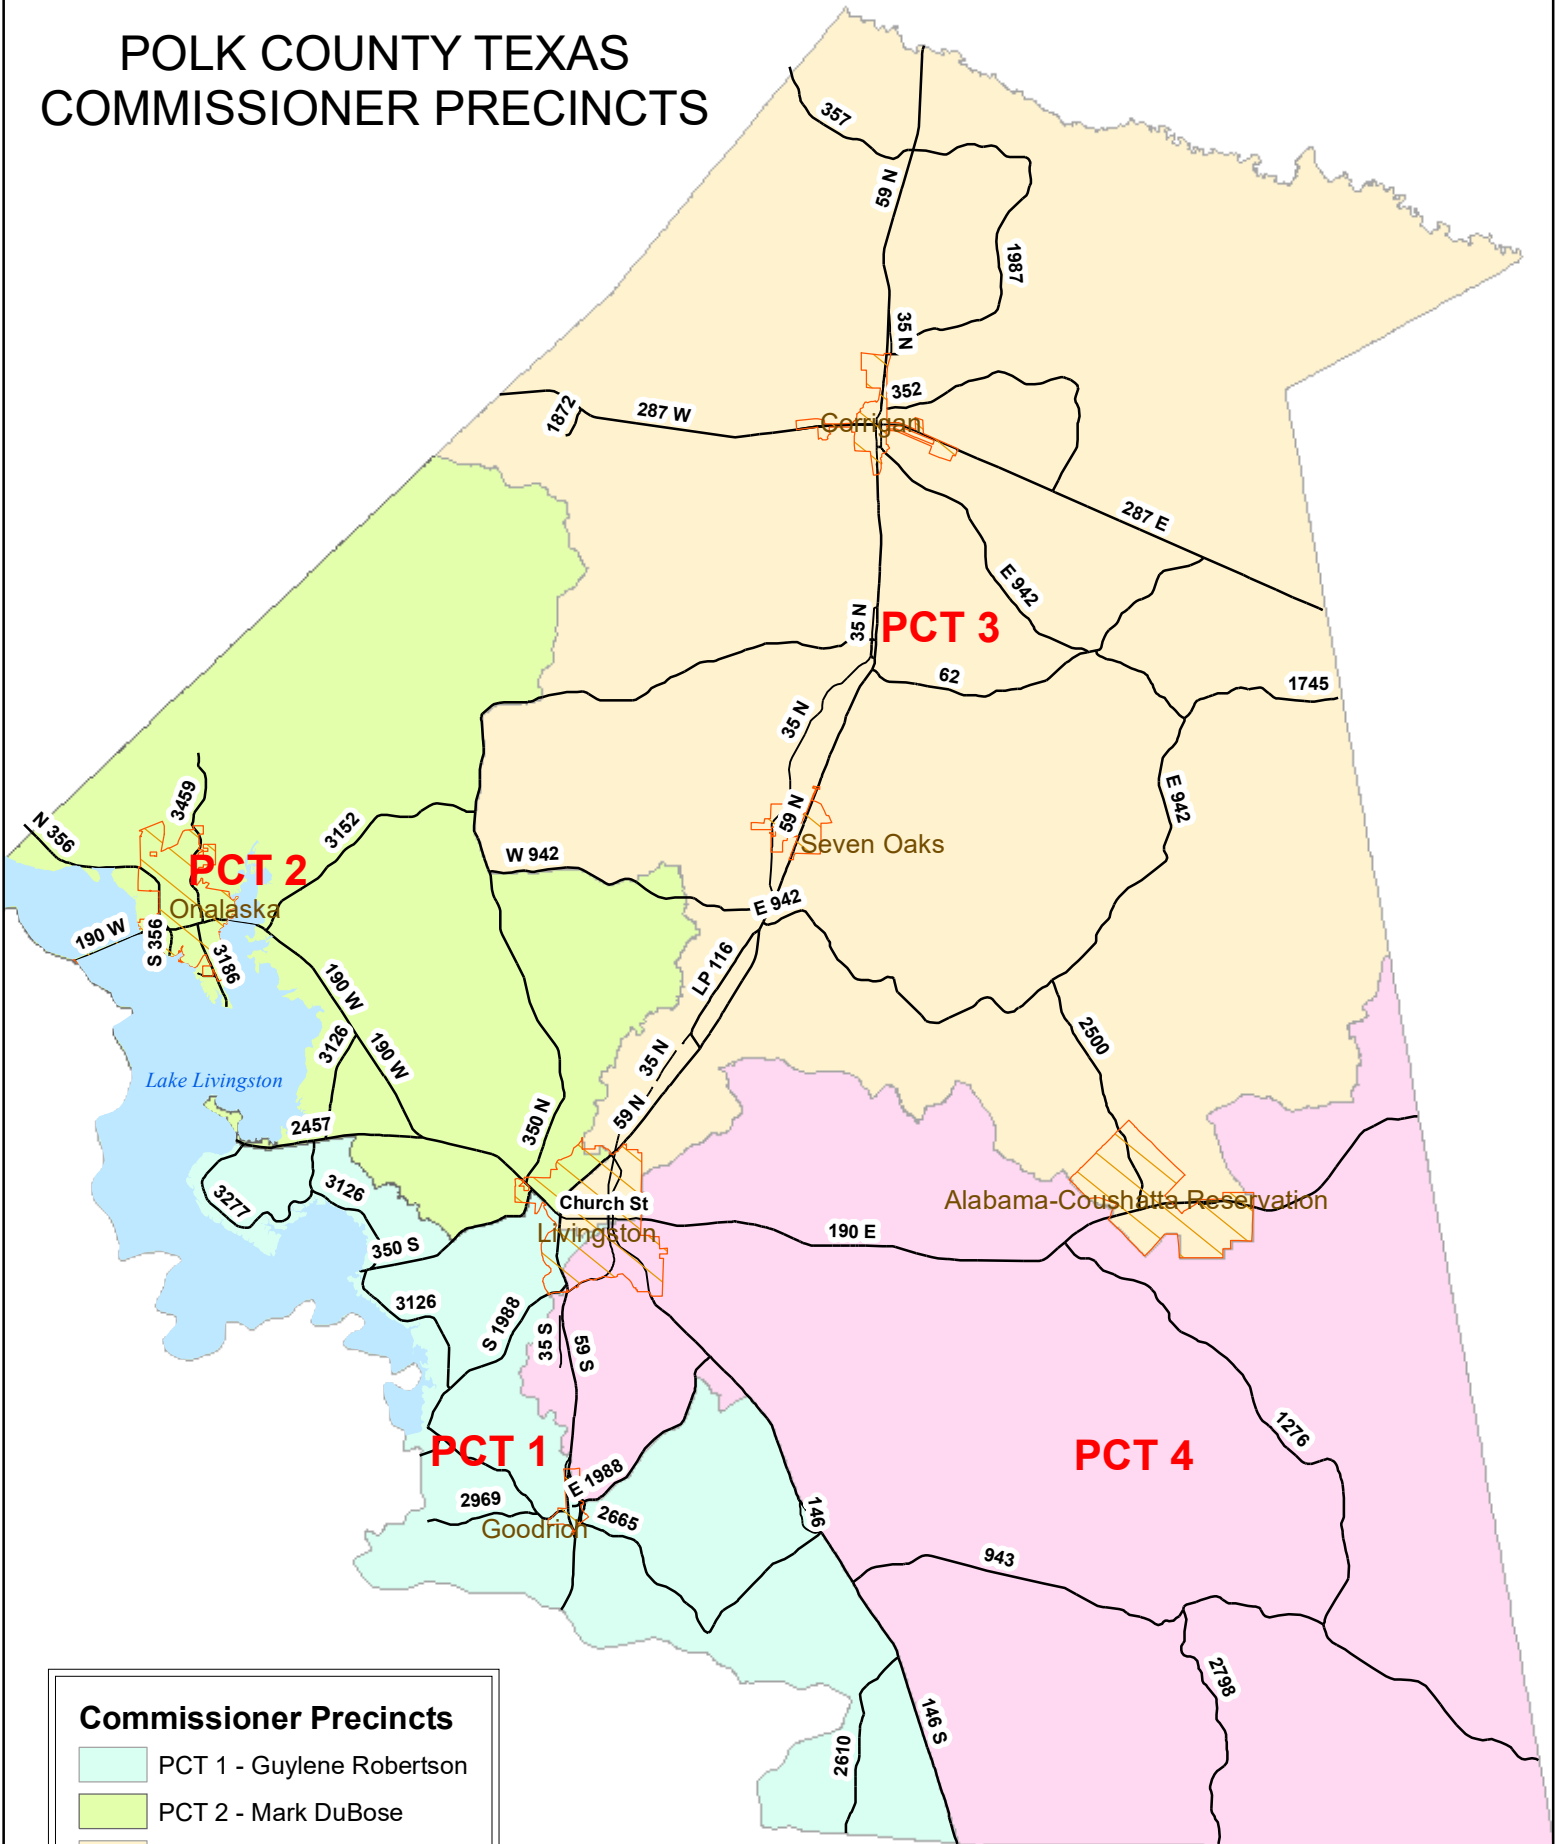

POLK COUNTY TEXAS COMMISSIONER PRECINCTS

Commissioner Precincts

-  PCT 1 - Guylene Robertson
-  PCT 2 - Mark DuBose
-  PCT 3 - Milton Purvis
-  PCT 4 - Jerry Cassidy